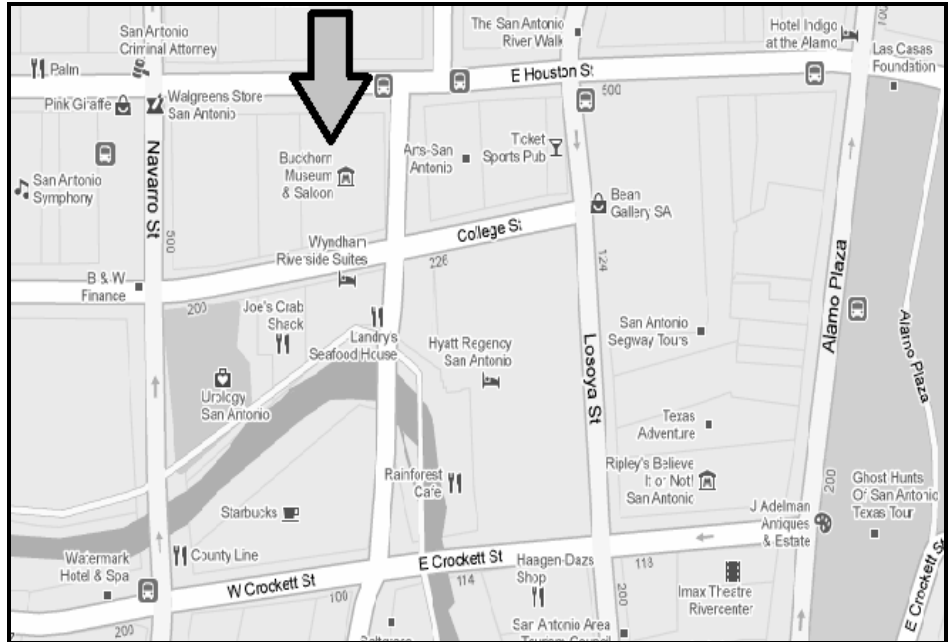

Hours of Operation

Peak Season

(Spring Break/Memorial Day - Labor Day)

Museums, Bar and Gift Shop

10:00am - 7:00pm

Cafe

11:00am - 3:00pm

Off Season

(Labor Day - Memorial Day)

Museums, Bar and Gift Shop

10:00am - 5:00pm

Cafe

11:00am - 3:00pm

Closing times may vary.

Location

318 E. Houston Street
San Antonio, TX 78205

We are located on the corner of Houston St. and Presa St. Only 2 blocks west of the Alamo and 1 block north of the Riverwalk

Contact Us

Phone (210) 247-4000

Web www.BuckhornMuseum.com

Email Info@BuckhornMuseum.com

Family Fun Since 1881!

The Buckhorn Museum
and the
Texas Ranger Museum
Saloon
Café
Gift Shop
Arcade

Open 365 Days a Year!

Museum
$2.00 off

per person.
2.00 off admission to the Buckhorn
Museum and Texas Ranger Museum.

Not to be combined with
other offers.

[Buckhorn Website](http://www.BuckhornMuseum.com)

Café
10% off

Any regular priced menu item.

Not to be combined with
other offers.

[Buckhorn Website](http://www.BuckhornMuseum.com)

Gift Shop
10% off

Any regular priced, non-sale item.

Not to be combined with
other offers.

[Buckhorn Website](http://www.BuckhornMuseum.com)